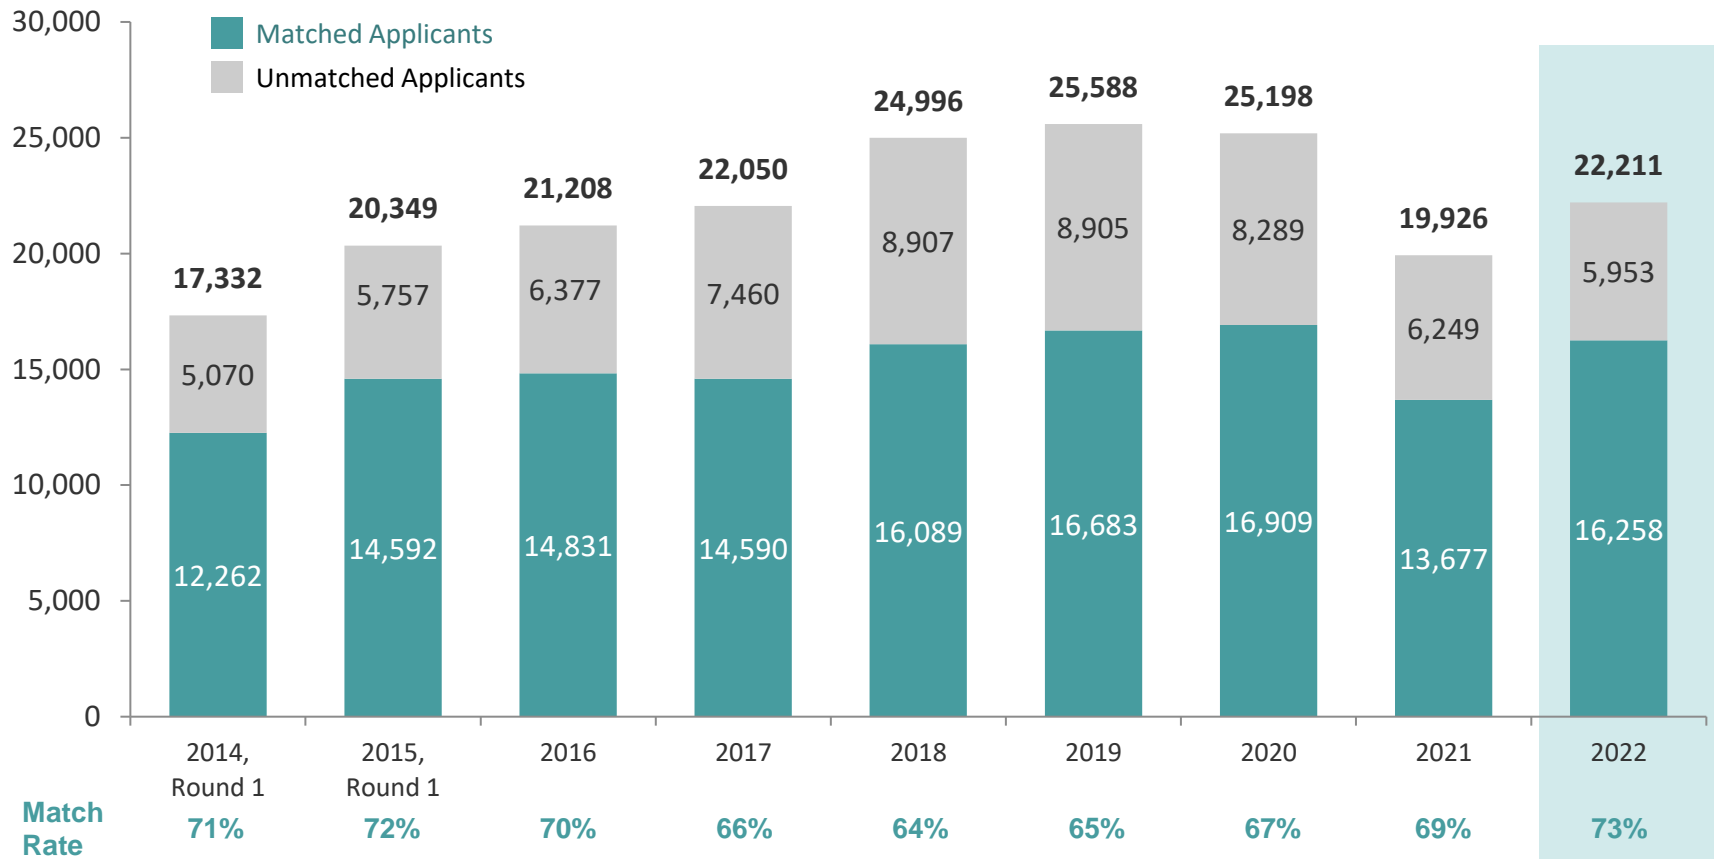

Total Applicants and Results from 2014 - 2022

My School DC saw a 11% increase in applicants from 2021 to 2022, while still under pre-pandemic trends by 12%, primarily driven by fewer applicants at PK4 and Kindergarten. **The match rate for 2022 was 73%**, My School DC's highest match rate since the start of the centralized lottery.

Note: the SY21-22 & SY22-23 lottery cycle was conducted amidst the continuing COVID-19 pandemic. A drop in applications was foreseeable based on local and national enrollment trends and impacts due to the public health emergency.