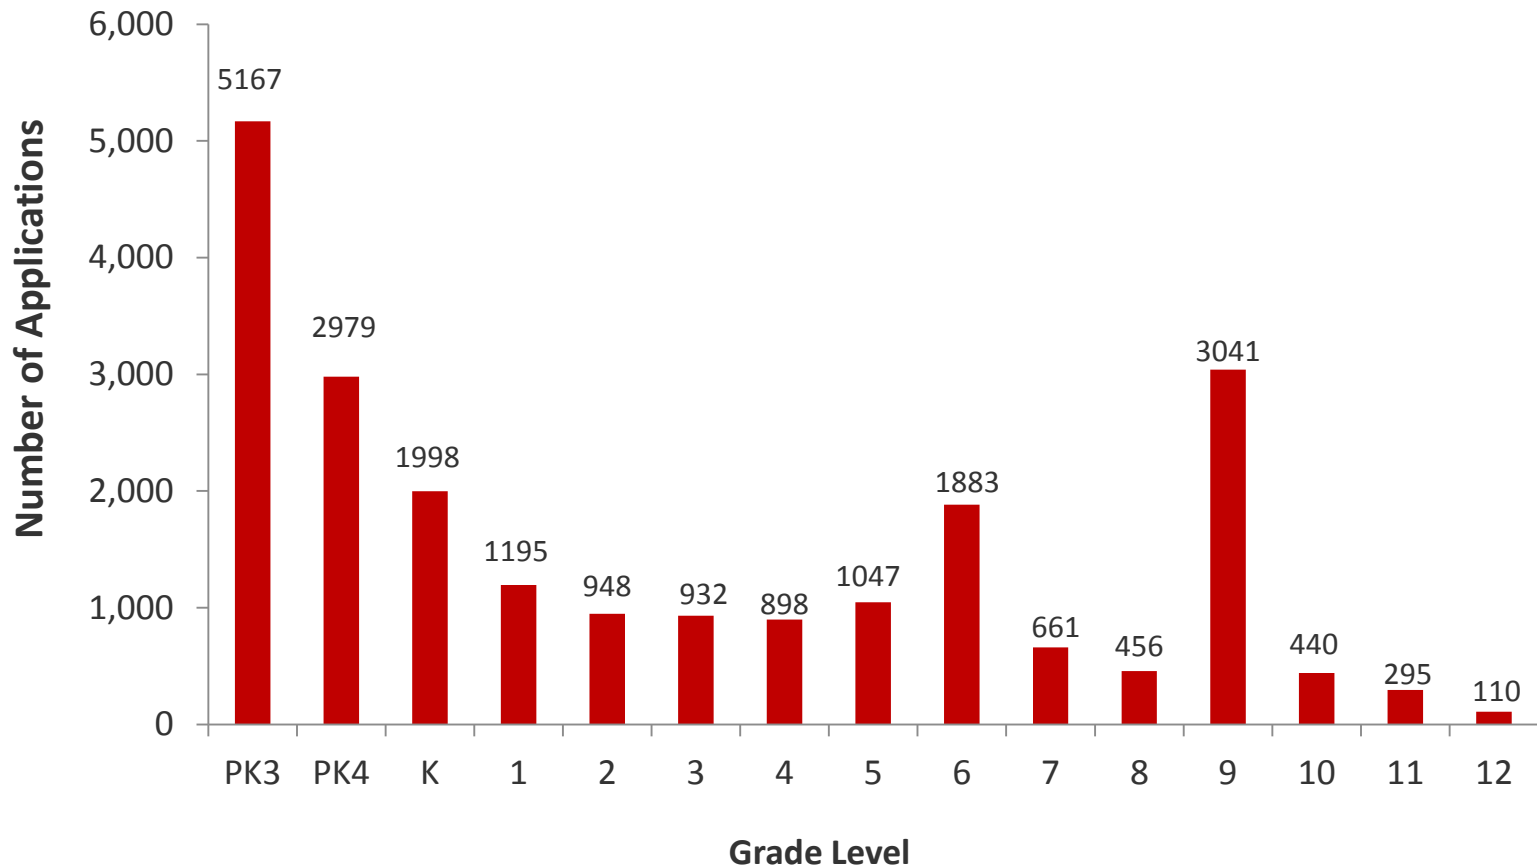

2017, Lottery - Number of Applications by Grade

In 2017, My School DC saw peaks in application numbers at PK3, 6th, and 9th grades. These numbers align with entry level grades at the majority of public schools through the District.